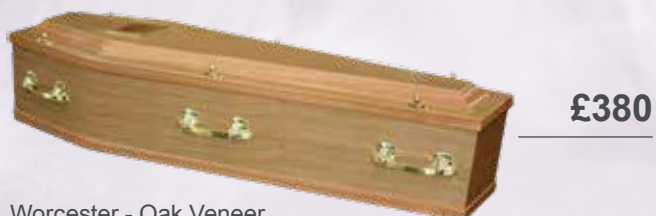

Coffins & Caskets

Heartwood Traditional Coffins

York - Oak-Effect Foil Veneer

Rochester - Oak Veneer

Worcester - Oak Veneer
(also available in Mahogany)

Oxford White - White Painted Veneer
(also available in a range of colours - £500)

Windsor - Semi-Solid Mahogany
(also available in Oak)

Surrey - Solid Oak (also available in Mahogany)

Westminster - Solid Oak
(also available in Mahogany)

Reflections Personalised Coffins

Personalised Picture Coffins -
Choose from a ready-made design or design your own