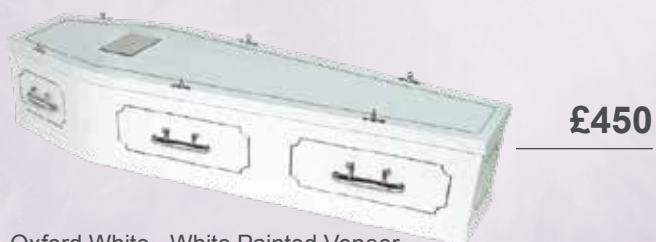

Coffins & Caskets

Heartwood Traditional Coffins

York - Oak-Effect Foil Veneer

Rochester - Oak Veneer

Worcester - Oak Veneer
(also available in Mahogany)

Oxford White - White Painted Veneer
(also available in a range of colours - £500)